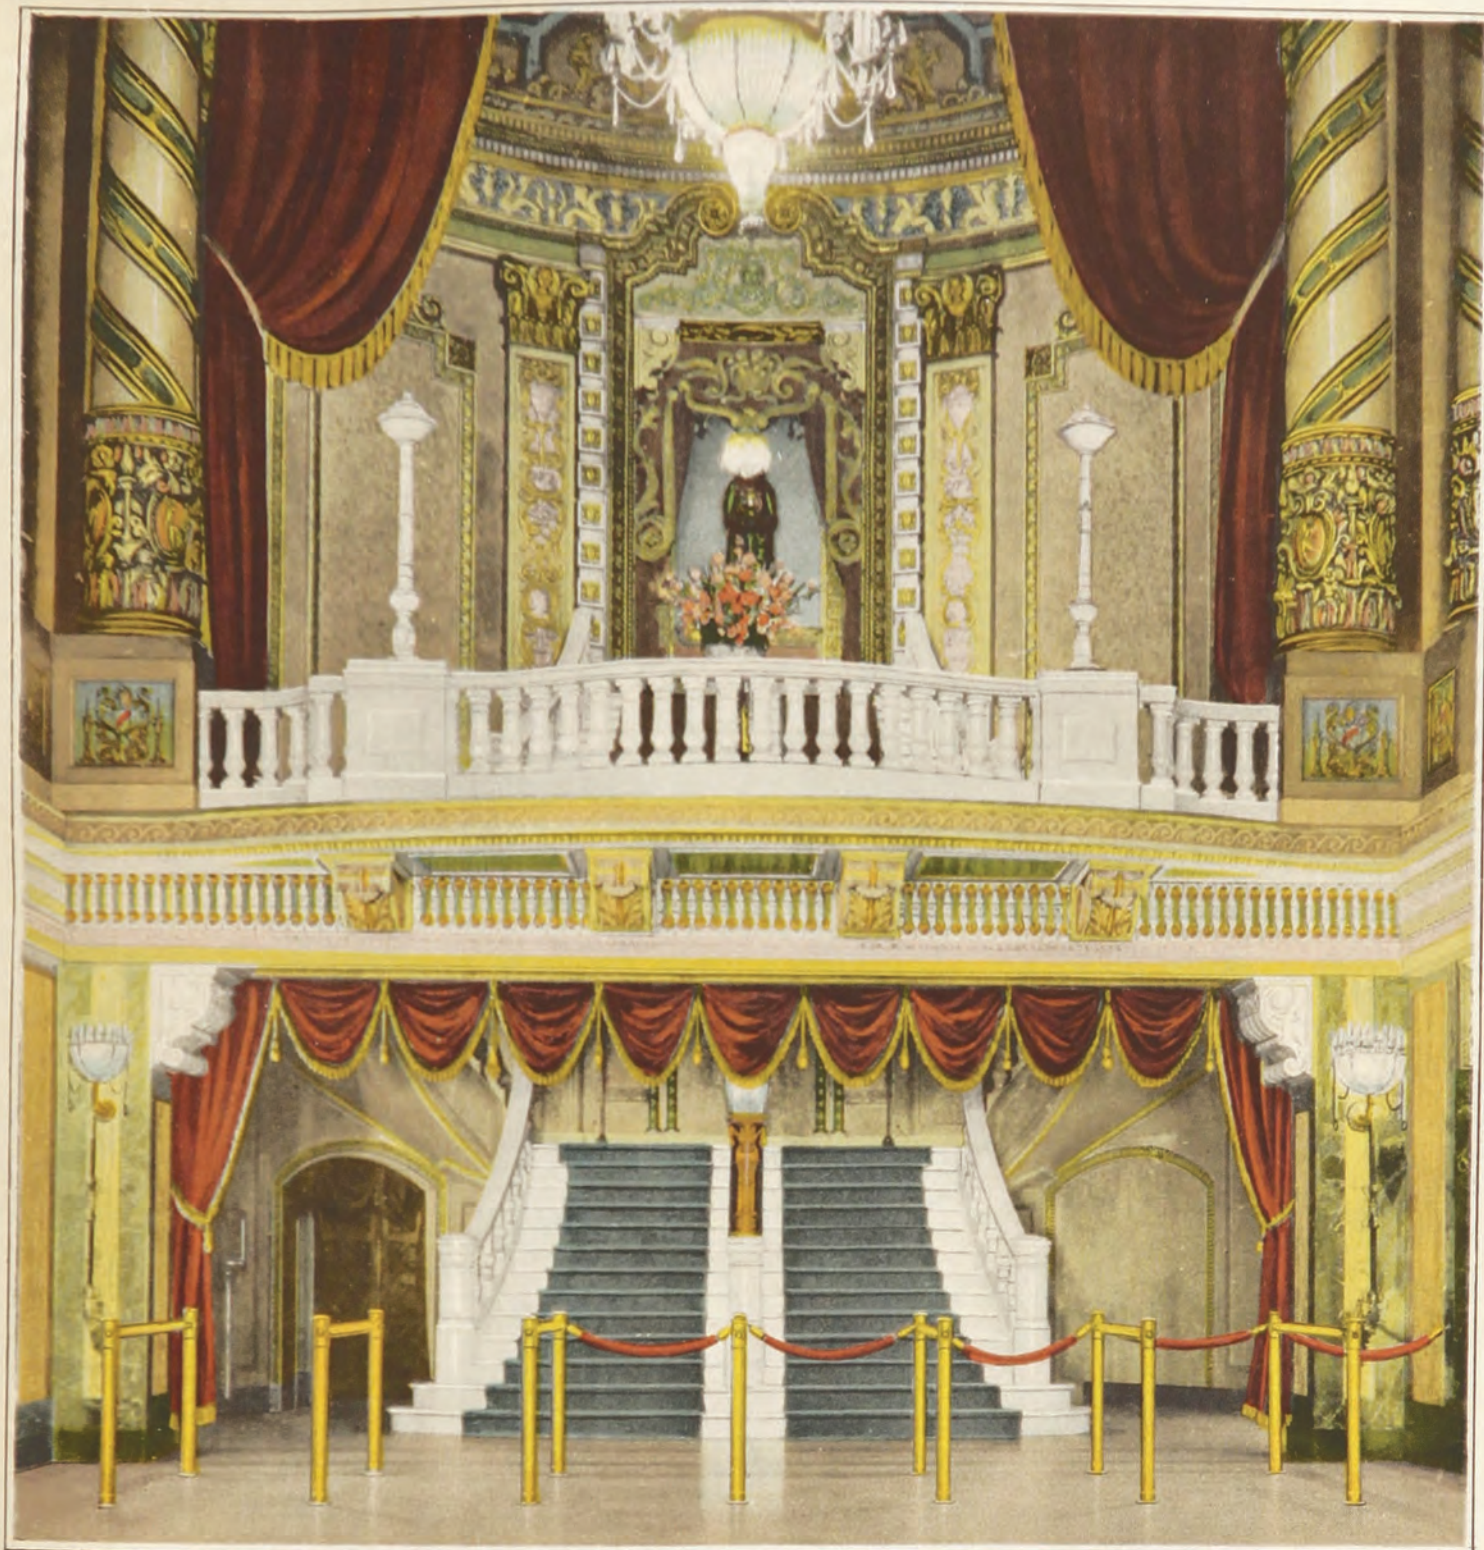

Fig. 388

Knob —  $1\frac{3}{4}$ " diameter.  
Rose —  $1\frac{3}{4}$ " diameter.

A few extra dollars for good Schlangen Hardware will enhance the value of the building considerably more than its initial investment.