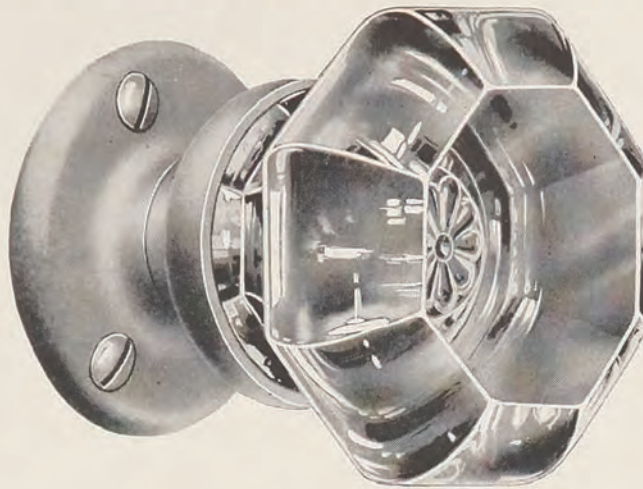

GLASS DOOR KNOBS IN VARIOUS COLORS

All door knobs listed on this page come mounted in cast brass shanks and packed with wrought brass roses. Knobs have cut and polished faces.

Can also be had with cast roses at $5.00 additional per dozen pair.

Packed one pair in a box.

THE COLOR SELECTION

		Doz. Pair
No. 224—Crystal	2 1/4"	$24.00
No. 226—Crystal	2"	24.00
No. 234—Crystal	1 3/4"	24.00
No. 184—Blue	2 1/4"	40.00
No. 185—Blue	2"	40.00
No. 186—Blue	1 3/4"	40.00
No. 284—Green	2 1/4"	40.00
No. 285—Green	2"	40.00
No. 286—Green	1 3/4"	40.00
No. 324—Opal	2 1/4"	32.00
No. 326 1/2—Opal	2"	32.00
No. 334—Opal	1 3/4"	32.00
No. 384—Black	2 1/4"	40.00
No. 385—Black	2"	40.00
No. 386—Black	1 3/4"	40.00
No. 424—Amber	2 1/4"	40.00
No. 426—Amber	2"	40.00
No. 434—Amber	1 3/4"	40.00
No. 484—Turquoise	2 1/4"	40.00
No. 485—Turquoise	2"	40.00
No. 486—Turquoise	1 3/4"	40.00
No. 584—Old Rose	2 1/4"	40.00
No. 585—Old Rose	2"	40.00
No. 684—Orchid	2 1/4"	40.00
No. 685—Orchid	2"	40.00

Please order by number.

For finishes see page 6.

For drawer knobs and pulls to match see page 30.