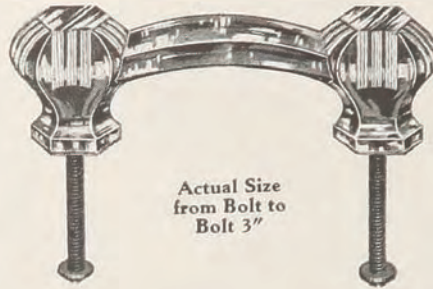

## CUT GLASS KNOBS - PULLS - LATCHES

Actual Size  
from Bolt to  
Bolt 3"