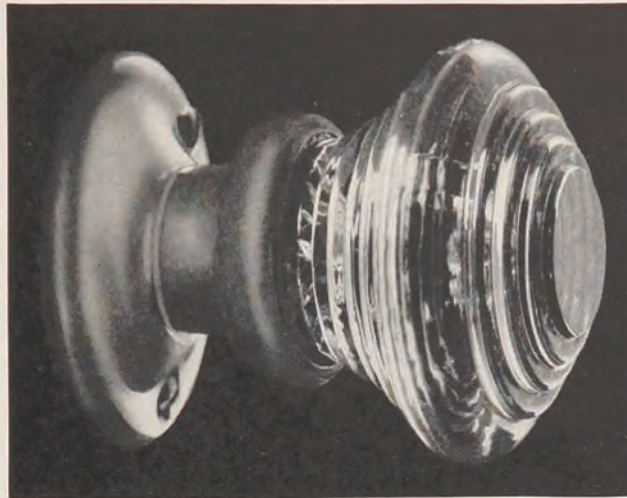

**GLASS KNOBS - PULLS - LATCHES**

The door knobs come mounted in cast brass or bronze shanks and packed with wrought brass or bronze roses.

Can also be had with cast roses at \$5.00 additional per dozen pair.