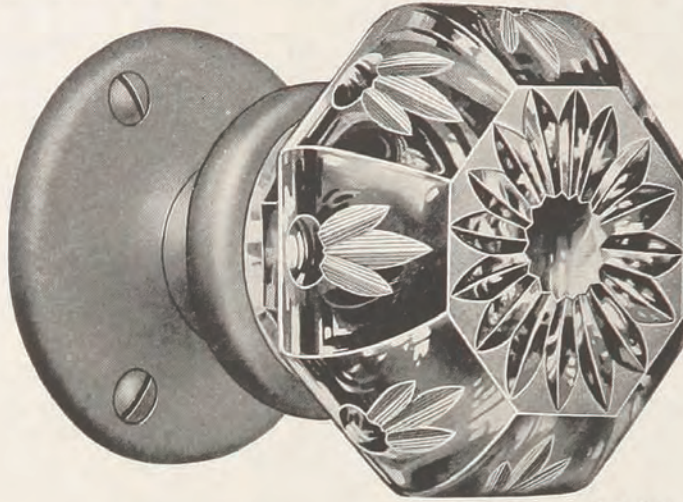

CUT GLASS KNOBS - PULLS - LATCHES

The door knobs come mounted in cast brass or bronze shanks and packed with cast roses.

		Doz. Pair
No. 664	—Crystal 2 1/4"	$40.00
No. 666	—Crystal 2"	40.00
No. 668	—Crystal 1 3/4"	40.00
No. 664G	—Green 2 1/4"	56.00
No. 666G	—Green 2"	56.00
No. 664A	—Amber 2 1/4"	56.00
No. 666A	—Amber 2"	56.00
No. 664B	—Blue 2 1/4"	56.00
No. 666B	—Blue 2"	56.00
No. 664R	—Old Rose 2 1/4"	56.00
No. 666R	—Old Rose 2"	56.00

CUT GLASS DRAWER PULLS

	Doz.
No. 517H—Crystal	$18.30
No. 517H—Green	20.80
No. 517H—Amber	20.80
No. 517H—Blue	20.80
No. 517H—Old Rose	20.80

CUPBOARD LATCHES with CUT GLASS KNOBS TO MATCH

For illustration see page 52

	Doz.
No. 927x515—Crystal	$18.40
No. 927x515—Green	20.80
No. 927x515—Amber	20.80
No. 927x515—Blue	20.80
No. 927x515—Old Rose	20.80

CUT GLASS DRAWER KNOBS—Size 1 1/8"

	Doz.
No. 515—Crystal	$10.40
No. 515—Green	12.80
No. 515—Amber	12.80
No. 515—Blue	12.80
No. 515—Old Rose	12.80

Please order by number and specify color of glass wanted. For finishes see page 6.