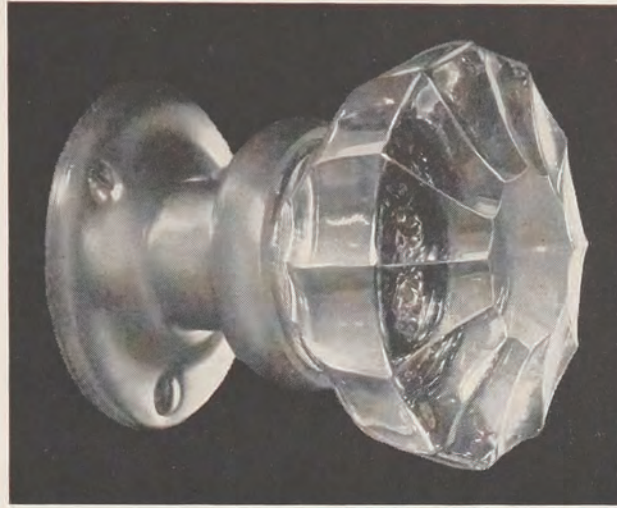

## FLUTED GLASS DOOR KNOBS IN VARIOUS COLORS

*All knobs listed on this page are made of the very finest glass and are carefully selected as to their first quality only. They come mounted in cast brass shanks and are packed with wrought brass roses.*