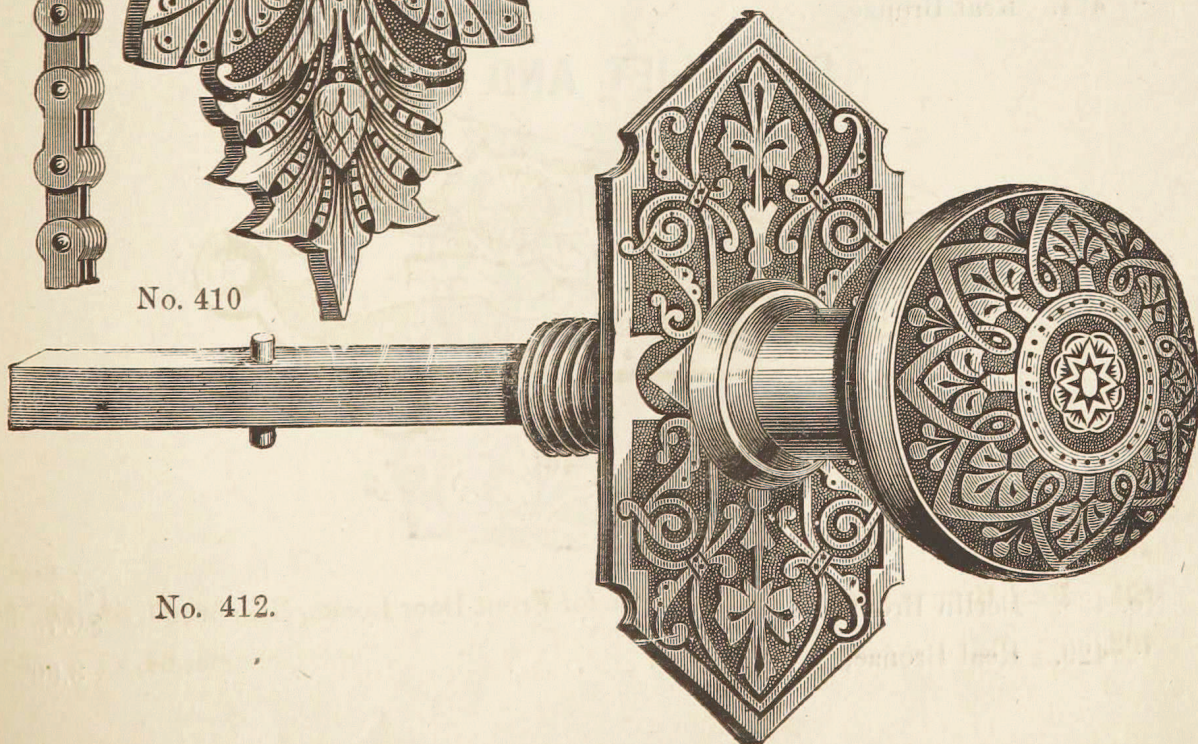

No. 410

REAL BRONZE LEVER BELL PULLS.

Each.
No. 410. Real Bronze Lever
Bell Pulls, . . . \$2.40

REAL BRONZE BELL PULLS.

STRAIGHT PULL.

Each.
No. 412. Real Bronze Bell
Pulls, with Straight
Pull, size of plate,
 $3\frac{1}{4} \times 1\frac{1}{2}$ inches, . . . \$0.90