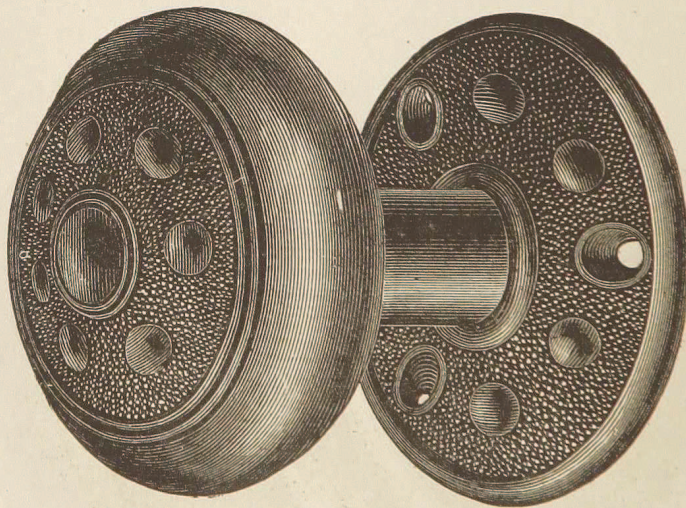

FINE POLISHED LOOSE PIN BUTTS.

REAL BRONZE.

No. 1030.

Sizes,	3x3,	3½x3½,	4x4,	4½x4½,	5x5,	5½x5½,	6x6 inch.
Per Pair,	\$1.75	\$2.00	\$2.40	\$3.00	\$3.50	\$4.50	\$5.50

These Hinges are for either Right or Left Hand Doors.

HEMACITE DOOR KNOBS.

No. 385.

No. 387.

No.	Size of Knob.	DESCRIPTION.	Per dozen pairs.	Per pair.
385.	2 $\frac{1}{4}$ inch	Seal Brown Hemacite Knobs,	\$3.25	\$0.35
387.	2 $\frac{1}{4}$ " " "	" " " " " " " "	3.25	0.35

No. 410

REAL BRONZE LEVER BELL PULLS.

Each.
No. 410. Real Bronze Lever
Bell Pulls, . . . \$2.40

REAL BRONZE BELL PULLS.

STRAIGHT PULL.

Each.
No. 412. Real Bronze Bell
Pulls, with Straight
Pull, size of plate,
 $3\frac{1}{4} \times 1\frac{1}{2}$ inches, . . . \$0.90