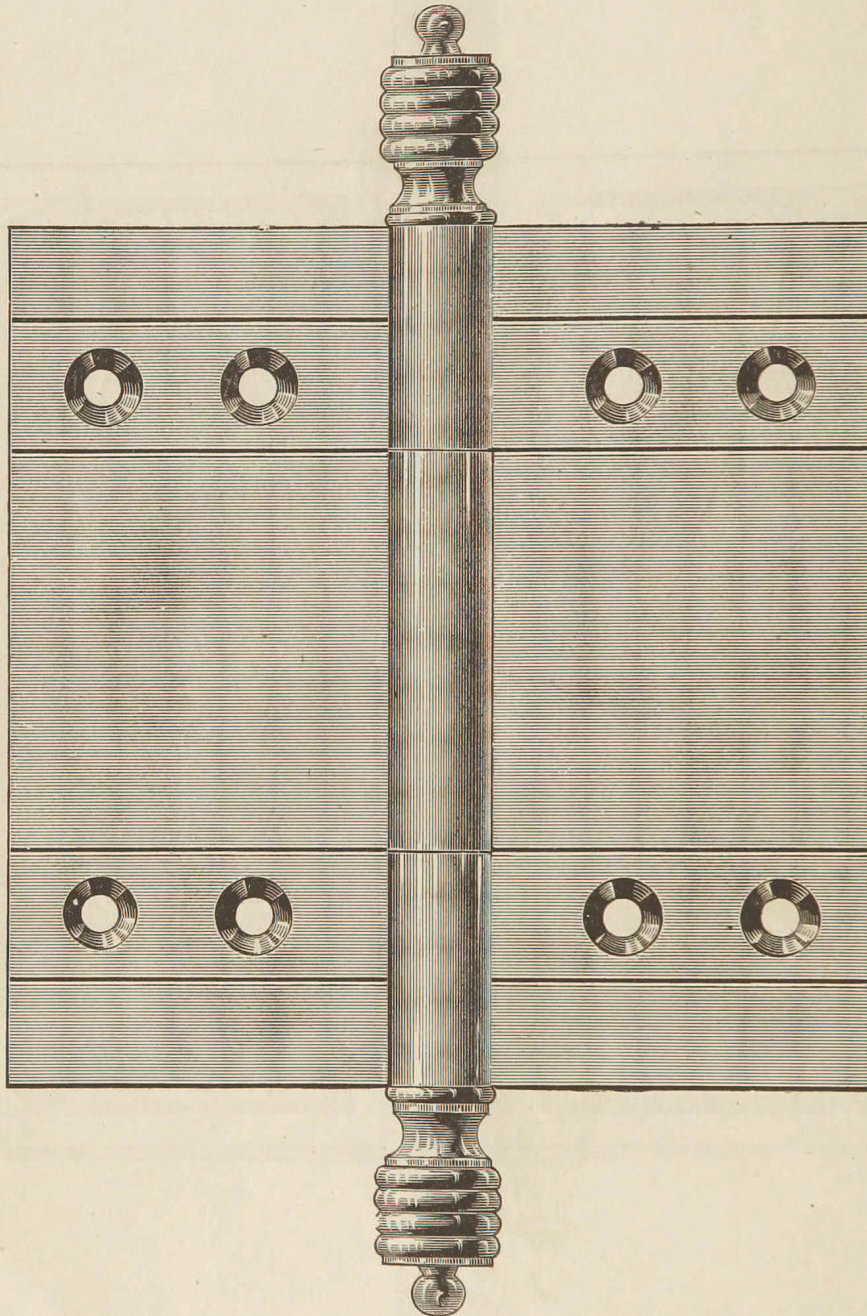

FINE POLISHED LOOSE PIN BUTTS.

REAL BRONZE.

No. 1030.

Sizes,	3x3,	3½x3½,	4x4,	4½x4½,	5x5,	5½x5½,	6x6 inch.
Per Pair,	$1.75	$2.00	$2.40	$3.00	$3.50	$4.50	$5.50

These Hinges are for either Right or Left Hand Doors.