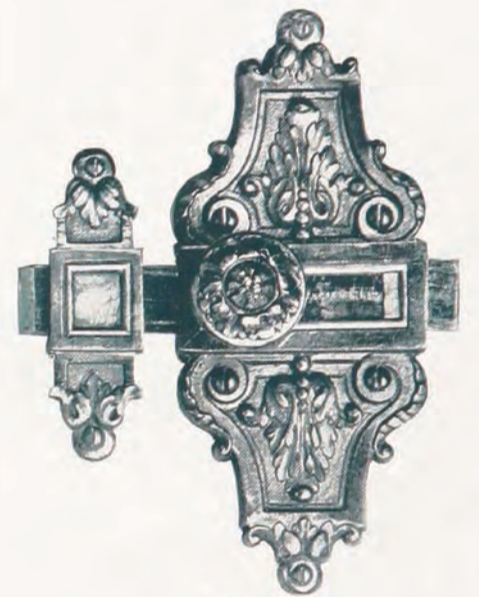

SLIDING BOLTS & SHUTTER BARS VARIOUS STYLES

(FR. TOURNIQUETS ET TARGETTES)

CUTS 1/2 NATURAL SIZE

WHEN ORDERING CONSULT PAGE 6

3504