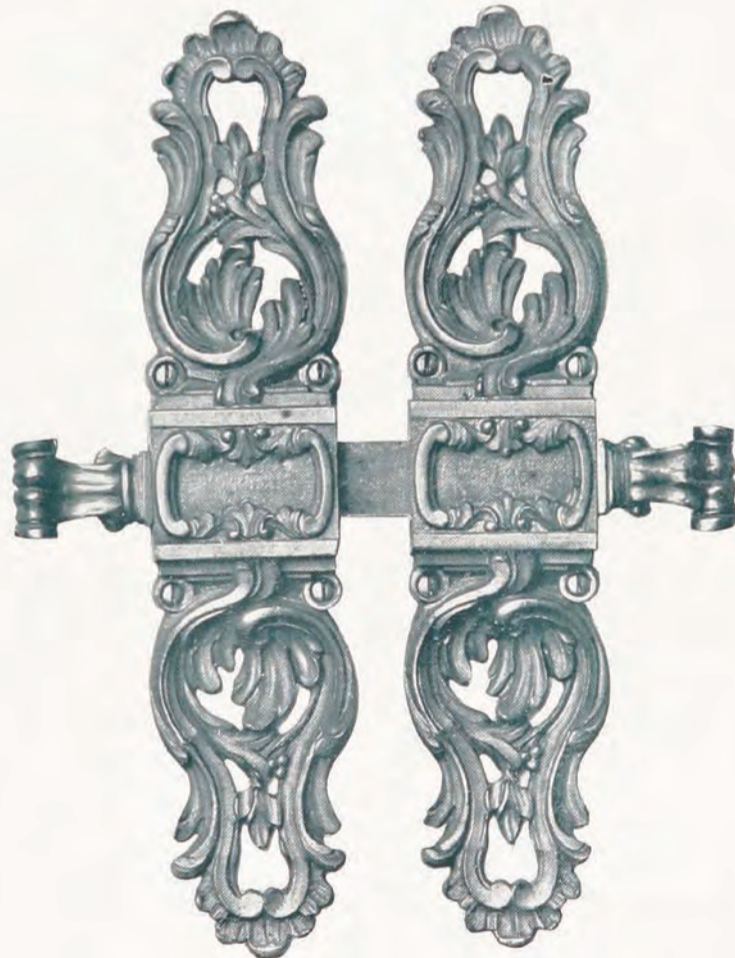

SLIDING BOLTS & SHUTTER BARS VARIOUS STYLES

(FR. TOURNIQUETS ET TARGETTES)

CUTS 1/2 NATURAL SIZE

WHEN ORDERING CONSULT PAGE 6

3506