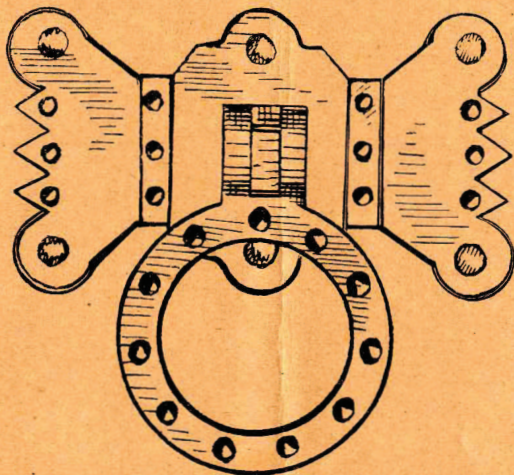

# Catalogue and Price List.

OF

Polished

Brass

Furniture

Trimmings.

MANUFACTURED BY

## ENOCH ROBINSON,

NO. 21 BRATTLE ST., BOSTON, MASS.

1888.

No. 19

No. 21

No. 24

No. 25

No. 20

No. 22

No. 23

No. 26

NUMBER.	SIZE.	PRICE.	DESCRIPTION.
19	$2\frac{5}{8} \times 1\frac{1}{2}$	\$5.00 per dozen.	
20	$2\frac{1}{2} \times 1\frac{1}{2}$	4.00 " "	
21	$5 \times 1\frac{1}{2}$	10.00 " "	
22	$2 \times 1\frac{3}{8}$	4.00 " "	
23	$2 \times 1\frac{1}{2}$	4.50 " "	
24	$3\frac{7}{8} \times 2\frac{1}{2}$	10.00 " "	
25	$3\frac{1}{4} \times 1\frac{1}{2}$	6.00 " "	
26	$2\frac{1}{2} \times 2\frac{1}{2}$	6.00 " "	

No. 14

No. 20

No. 26

NUMBER.	SIZE.	PRICE.	DESCRIPTION.
14	2 x 8 $\frac{1}{4}$	\$3.37 per dozen.	
20	4 $\frac{3}{4}$ x 4 $\frac{1}{2}$	4.00 " "	
26	9 $\frac{3}{4}$ x 7 $\frac{1}{2}$	2.00 each.	

Established 1839.