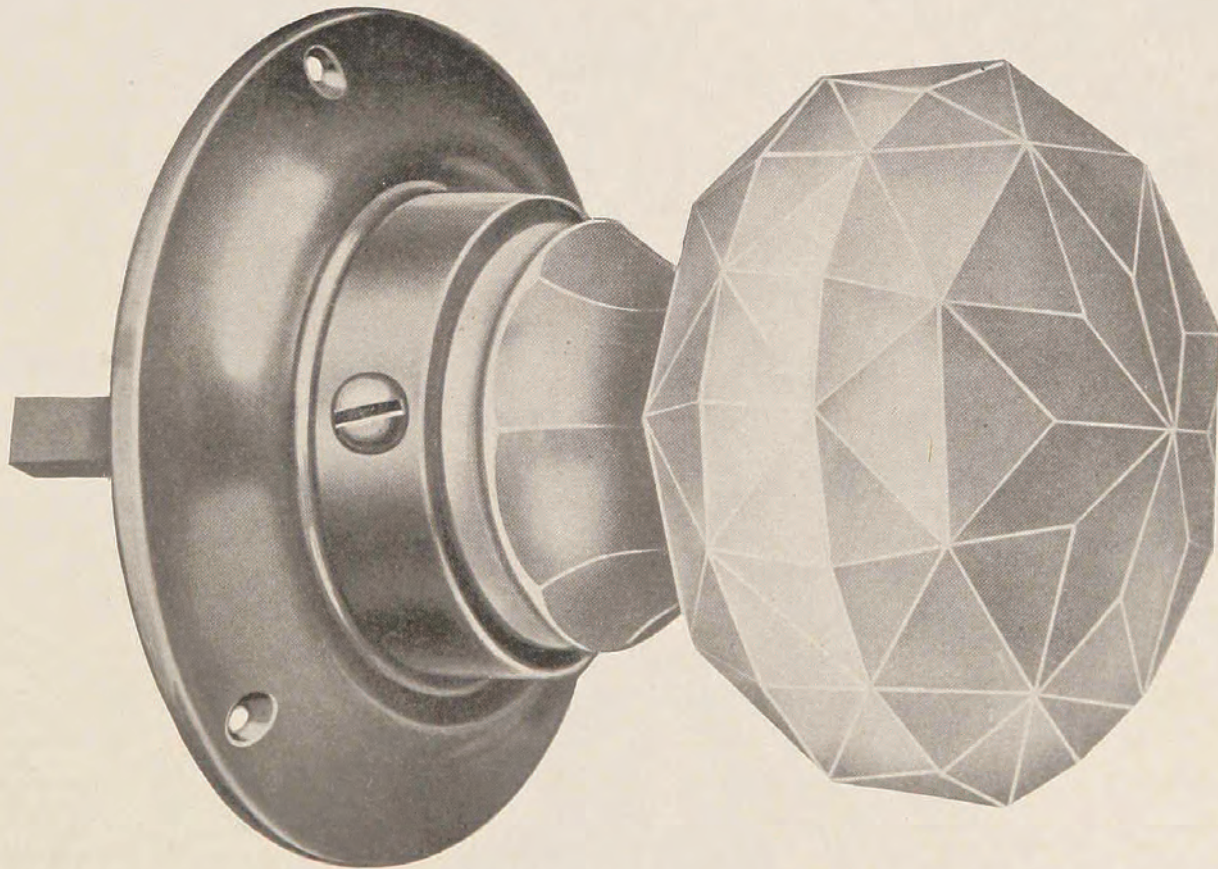

CUT GLASS KNOB

No. 891. $12.00 per pair

With polished brass or bronze or old brass mountings.

Shown as a Door knob with plain rose and standard door spindle and knob screw.

This Cut Glass Knob can be used to operate lock on large door, or as a centre ornament on door. Used throughout France (Bouton Fixe) in the latter manner.

CUTS FULL SIZE