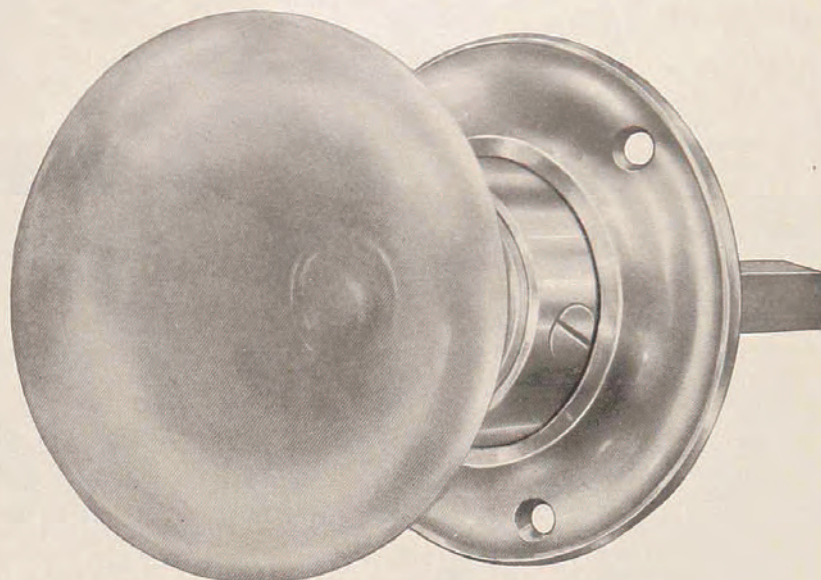

753—OVAL PORCELAIN KEY HOLE

OVAL PORCELAIN ROSE

FOR PRICES SEE PAGES 28 and 29

SIDE PROFILES OF OVAL KNOBS, ROSES and KEY HOLES

ROUND GLASS KNOBS

DIRECTIONS FOR ORDERING, SEE PAGE 2

PRESSED GLASS STAR CUT

PRESSED GLASS

No. 2658—2 1/4"

Shown as a Door Knob with No. 05 wrought bead rose standard door spindle and knob screw.

No. 2648—2 1/4"

Shown as Door Knob with No. 04 wrought plain rose and standard spindle and knob screw.