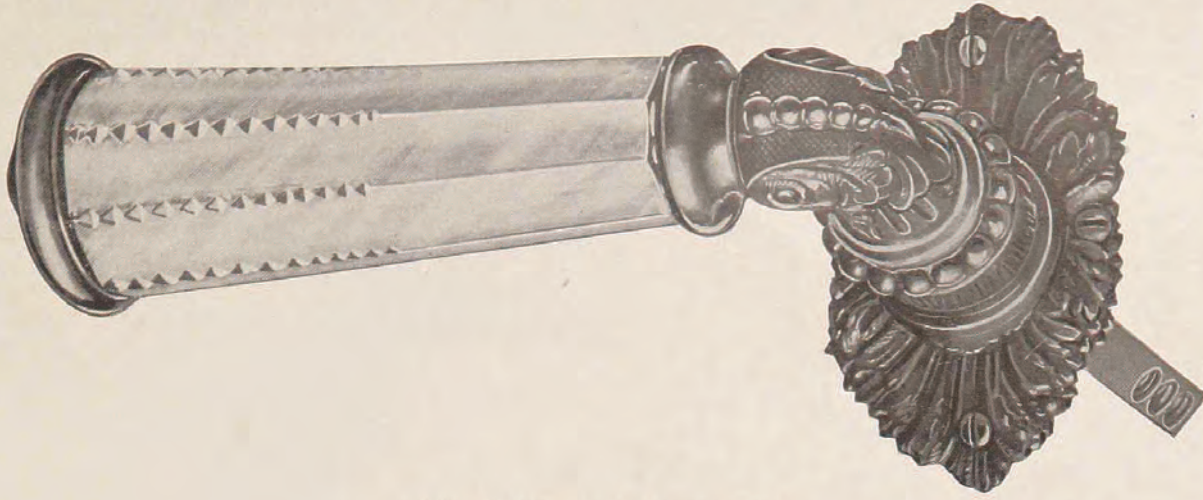

P. E. GUERIN, (INC.)

21, 23 & 25 JANE STREET :: NEW YORK CITY, N. Y.

ESTABLISHED 1857

FOR SALE BY LOCAL HARDWARE DEALERS, OR WILL FURNISH DIRECT

CUT GLASS LEVER HANDLES (Fr. BÉQUILLES)

DIRECTIONS FOR ORDERING SEE BOTTOM OF PAGE, ALSO PAGE 2