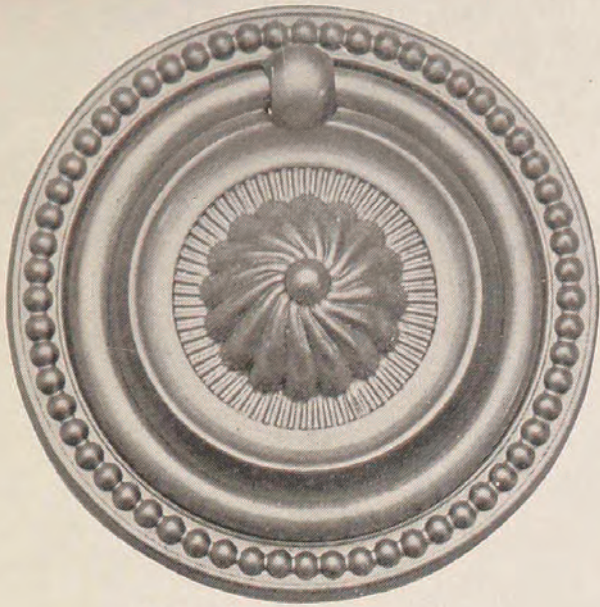

WROUGHT BRASS SHERATON HANDLES

No. 862. $6.20 per doz.