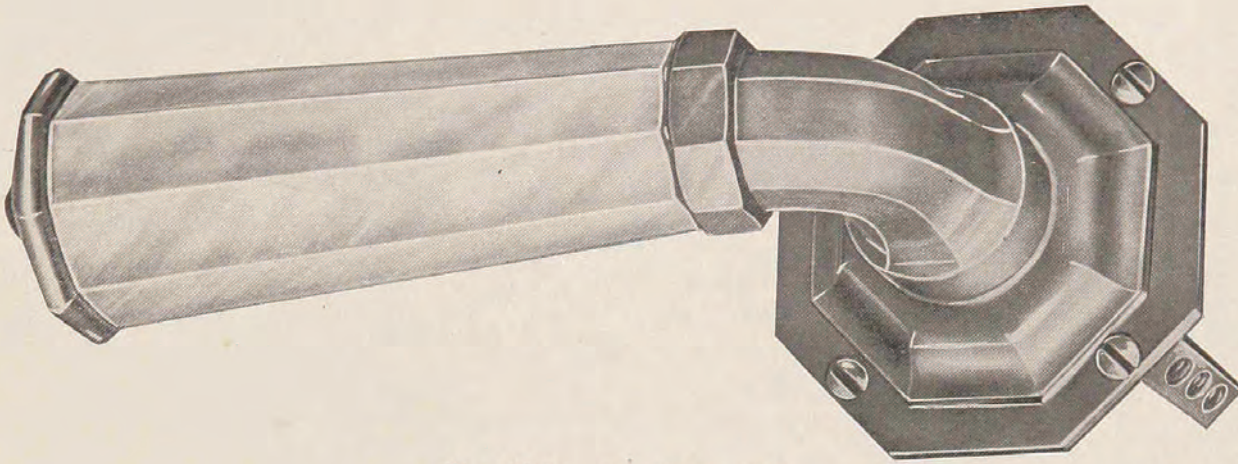

No. 630. $13.00 per pair

When ordering Lever Handles, give hand of door, thickness of door, position of lock hub, if on square or diamond, if desired with auxiliary spring, (we advise using auxiliary spring, $1.70 each, list, extra, with each active lever handle and a square steel plate, 25c each, list, extra, for each passive handle), if thickness of door will permit of a separate auxiliary spring, or if auxiliary spring is to be imbedded in rose and how finished.

Prices of Cut Glass Lever Handles are for polished brass or bronze, or old brass mountings. Other finishes charged extra. Also, all the metal mountings, where ornamental, can be chased and heavily gilded. (Prices upon application).