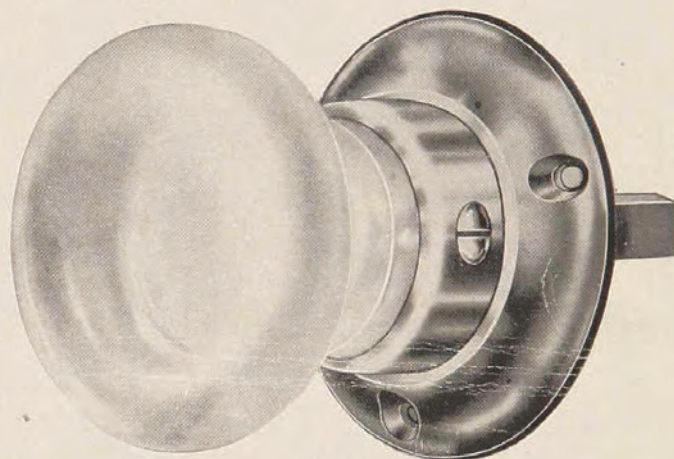

No. 2658—2 1/4"

Shown as a Door Knob with No. 05 wrought bead rose standard door spindle and knob screw.

No. 2648—2 1/4"

Shown as Door Knob with No. 04 wrought plain rose and standard spindle and knob screw.

No. 2656—1 7/8"

Shown as a Mortise Bolt Knob with standard spindle and knob screw and No. 04 wrought rose.

No. 2646—1 7/8"

Shown as a Mortise Bolt Knob with standard spindle and No. 01 cast rose.

No. 2653—1 1/4"