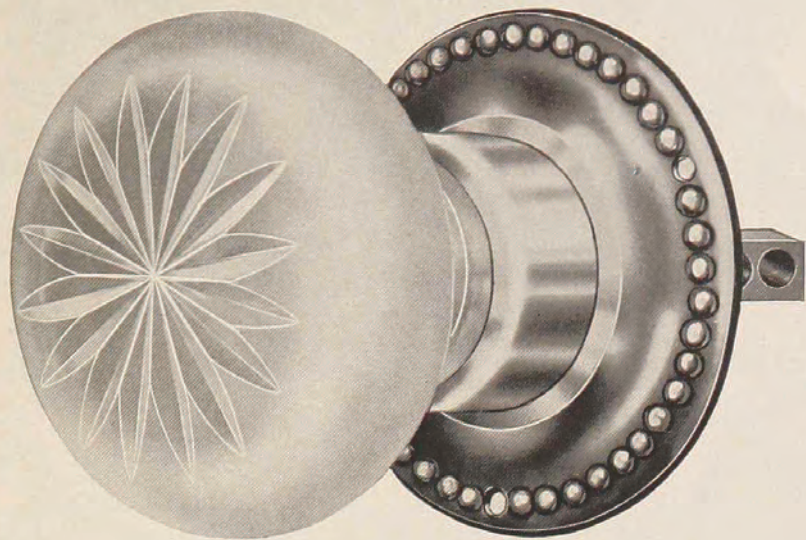

CUTS FULL SIZE

HAND PAINTED PORCELAIN KNOBS

Cuts Full Size

FACE VIEW

ONE EACH OF 9 DIFFERENT SERIES OF HAND PAINTED PORCELAIN KNOBS.

ONE each of 9 different series of Hand Painted Porcelain Knobs, each series containing 11 Knobs, (8 round and 3 oval), two roses and one key hole, all of same sizes as the series shown on opposite page and as of profile shown at the bottom of both pages. (10 series of knobs, one shown complete and the other nine series only one each.) :: :: :: ::

753—OVAL PORCELAIN KEY HOLE

OVAL PORCELAIN ROSE

FOR PRICES SEE PAGES 28 and 29

SIDE PROFILES OF OVAL KNOBS, ROSES and KEY HOLES

ROUND GLASS KNOBS

DIRECTIONS FOR ORDERING, SEE PAGE 2

PRESSED GLASS STAR CUT

PRESSED GLASS

No. 2658—2 1/4"

Shown as a Door Knob with No. 05 wrought bead rose standard door spindle and knob screw.

No. 2648—2 1/4"

Shown as Door Knob with No. 04 wrought plain rose and standard spindle and knob screw.