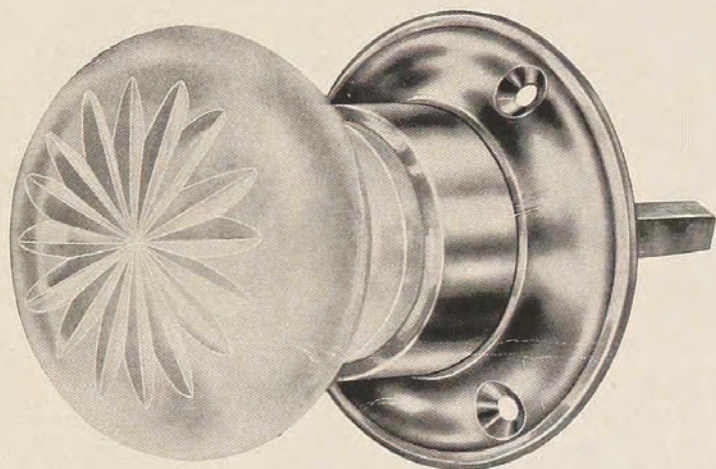

753—OVAL PORCELAIN KEY HOLE

OVAL PORCELAIN ROSE

FOR PRICES SEE PAGES 28 and 29

SIDE PROFILES OF OVAL KNOBS, ROSES and KEY HOLES

ROUND GLASS KNOBS

DIRECTIONS FOR ORDERING, SEE PAGE 2

PRESSED GLASS STAR CUT

PRESSED GLASS

No. 2658—2 1/4"

Shown as a Door Knob with No. 05 wrought bead rose standard door spindle and knob screw.

No. 2648—2 1/4"

Shown as Door Knob with No. 04 wrought plain rose and standard spindle and knob screw.